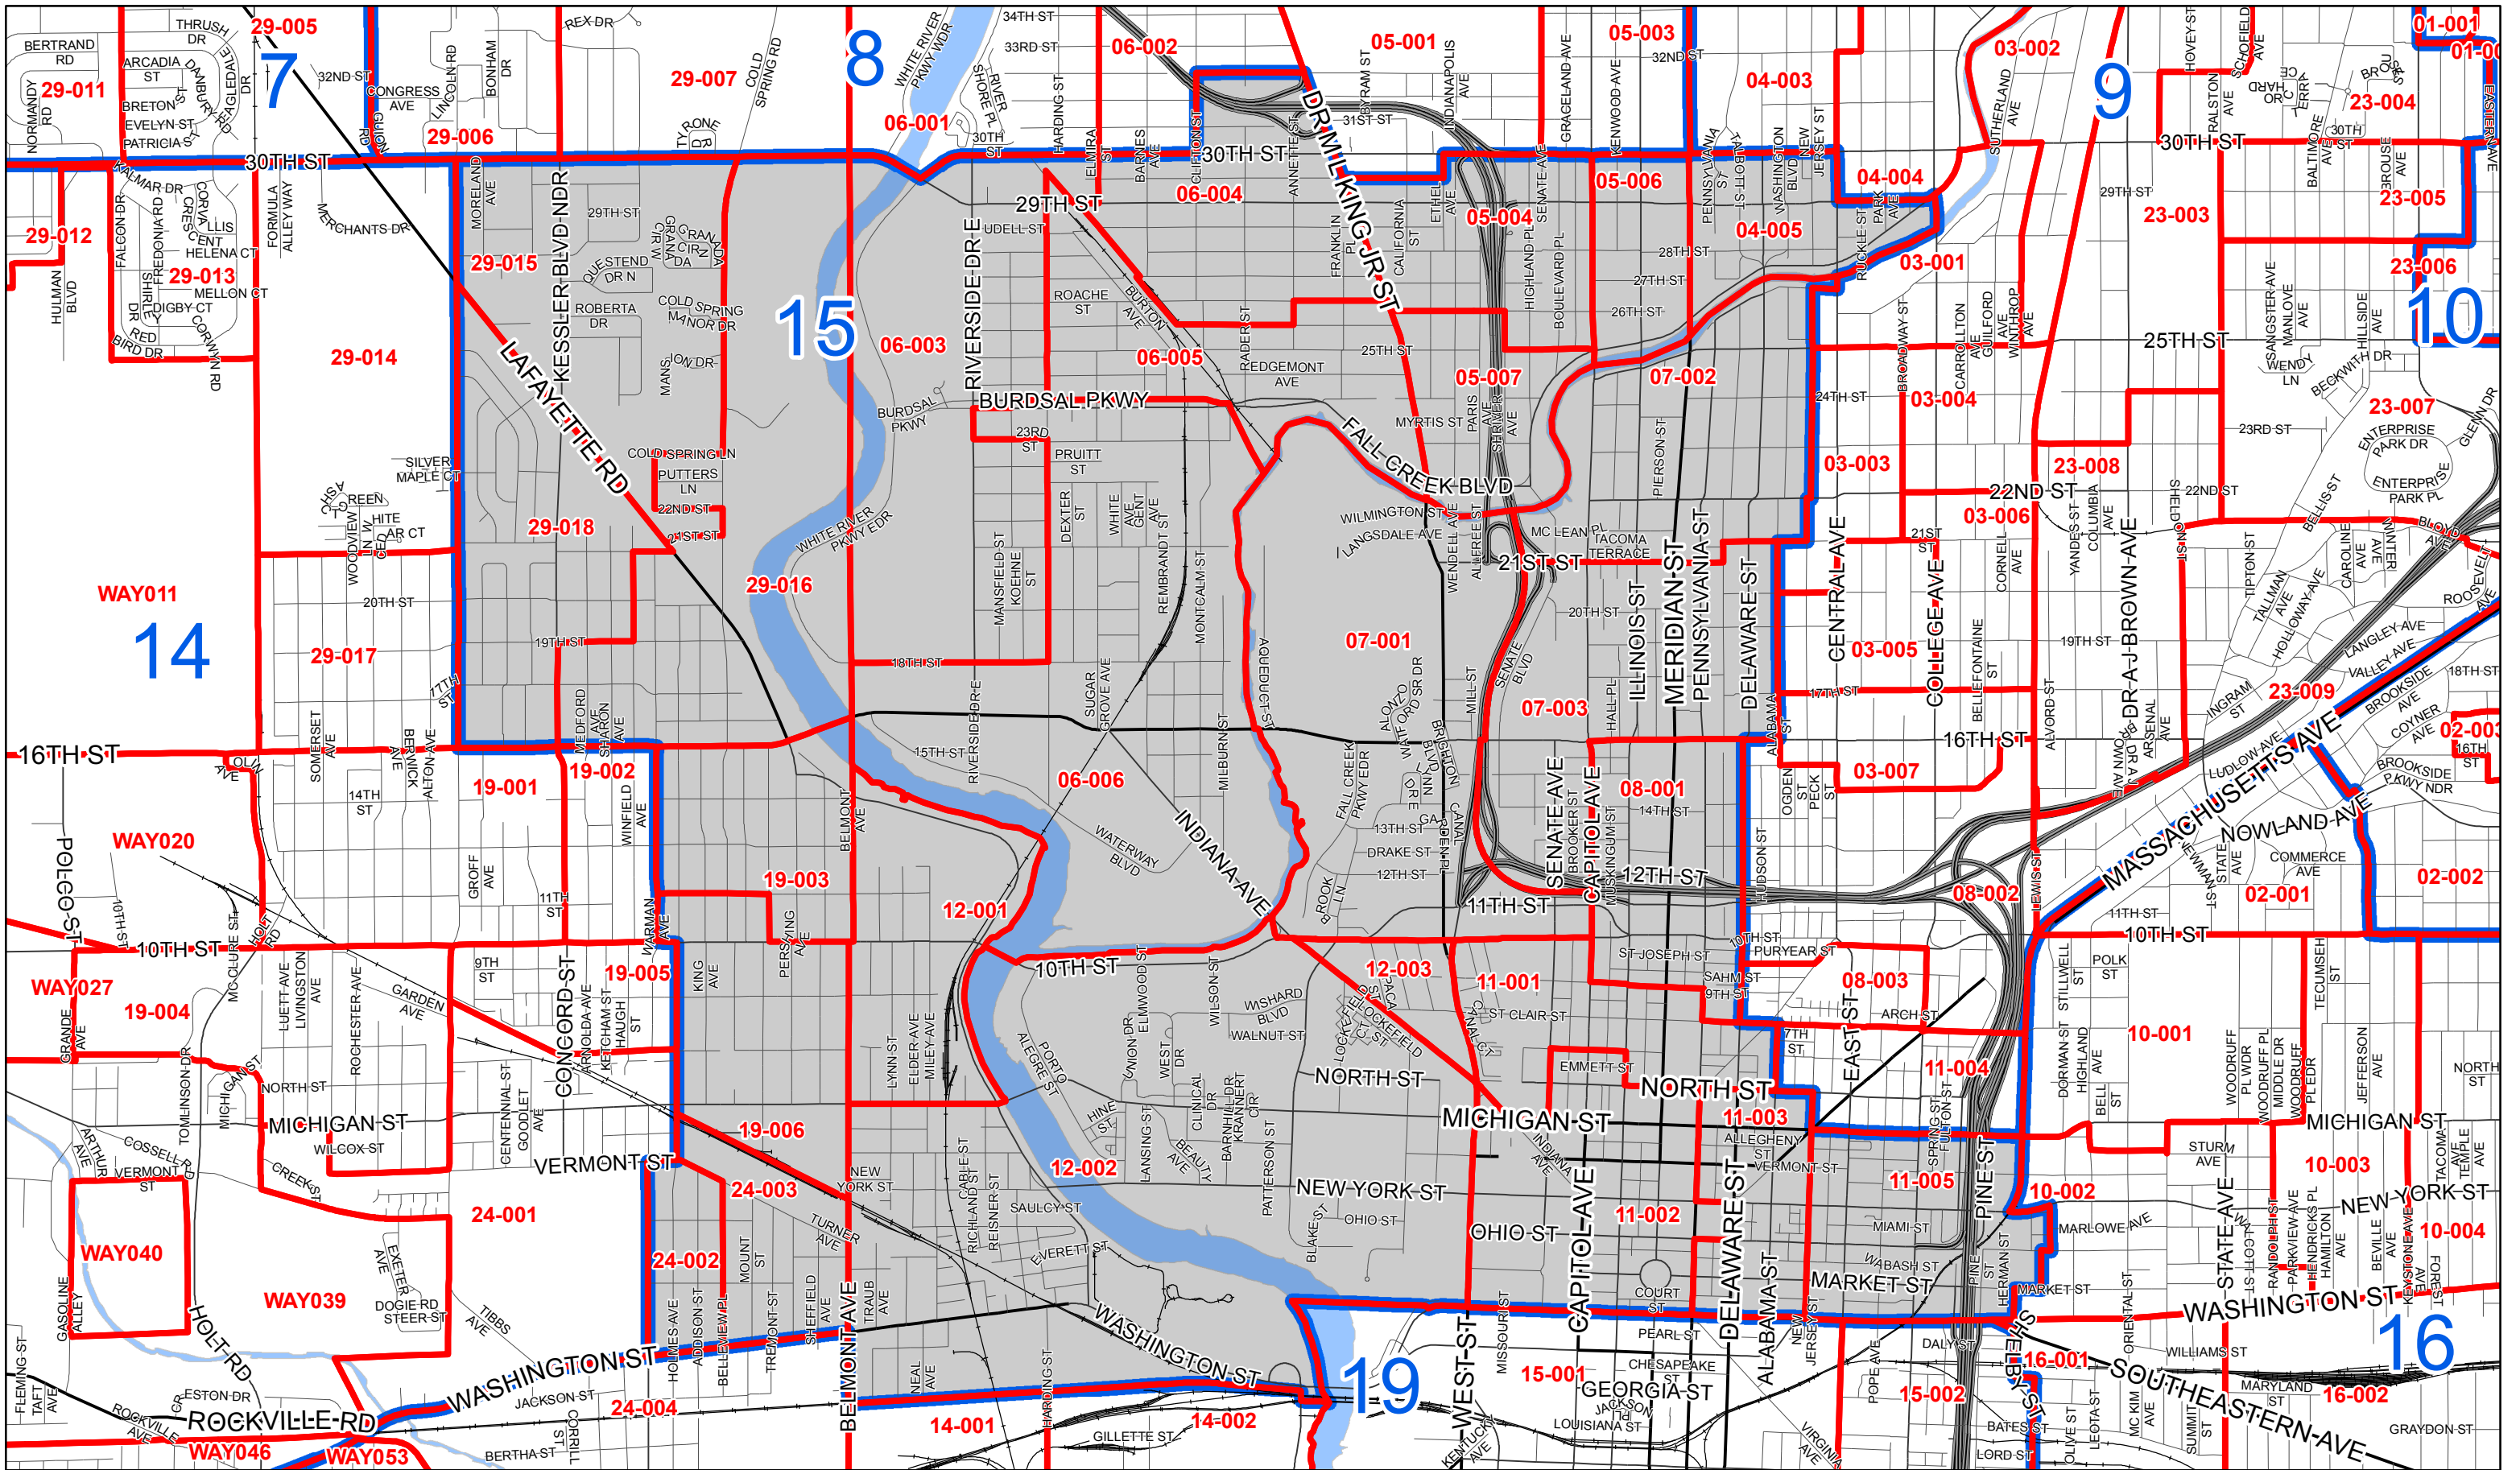

City-County Council District 15 with Voting Precincts

This map does not represent a legal document. It is intended to serve as an aid in graphic representation only. Information shown on this map is not warranted for accuracy or merchantability.

Date: February 2010
 Produced by DAI for Marion County ISA, F.B.
 Data Source: IMAGIS, City of Indianapolis/Marion Co. GIS

Precinct	Interstate Highway	Major Arterial Street	Ramp
Major Water	Main Thoroughfare	Local/Residential Street	Railroad